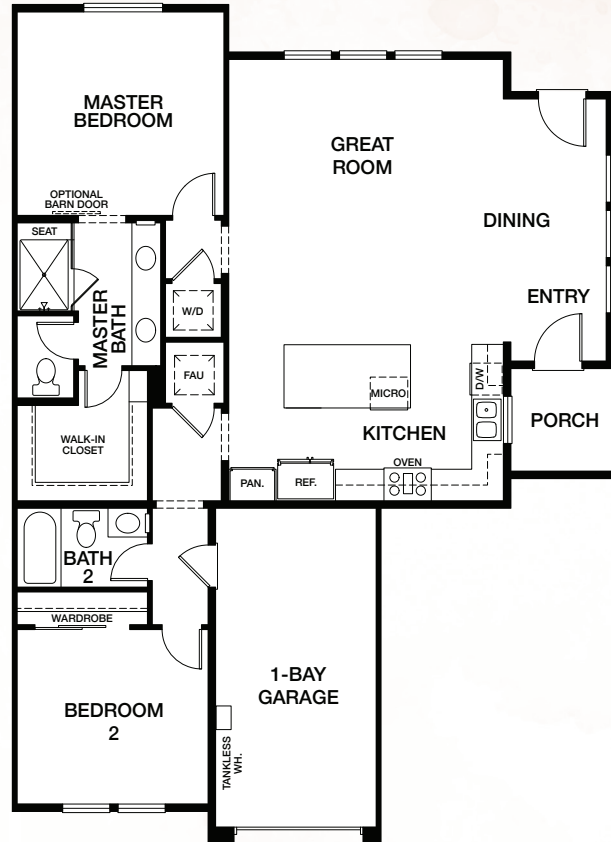

# SEAHOUSE

## residence 1B

2 bedroom  
2 bath  
approx. 1,261 sq.ft.

All renderings, floor plans and maps are artist's conception and are not intended to be an accurate representation of buildings, fencing, walks, driveways or landscaping and are not necessarily to scale. Many items vary considerably from unit to unit including, but not limited to, decks, porches, storage areas, windows, doors, cabinets and floor plan layout details. Specification and appointments of the model home and/or floor plans depicted may be unique and not necessarily replicated or available in all homes and are subject to change at any time without notice. See a sales representative for details. 04.06.20